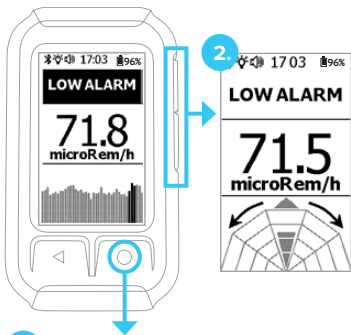

ACCURAD

PERSONAL RADIATION DETECTOR

POWER ON

1. Press the power button
2. Start-up and self-tests
3. After Background update: ready to alarm and to measure!

POWER OFF

1. Press and HOLD until the end of the countdown (3-2-1-OFF)

QUICK CARD

ACCESSING SEARCH MODE

1.

1. Press O to get in the menu and O again to go to SEARCH mode.

OR

2. Press the arrows to go from Trend to Radar. This also clears the radar.

USING SEARCH MODE

STEP 1

Turn Left or Right to build the radar sectors.

STEP 2

Sectors indicate source intensity versus direction.

STEP 3

Go in the direction of the black sectors and arrows to localize the source.

DEFAULT ALERT LEVELS (0-9 MODE)